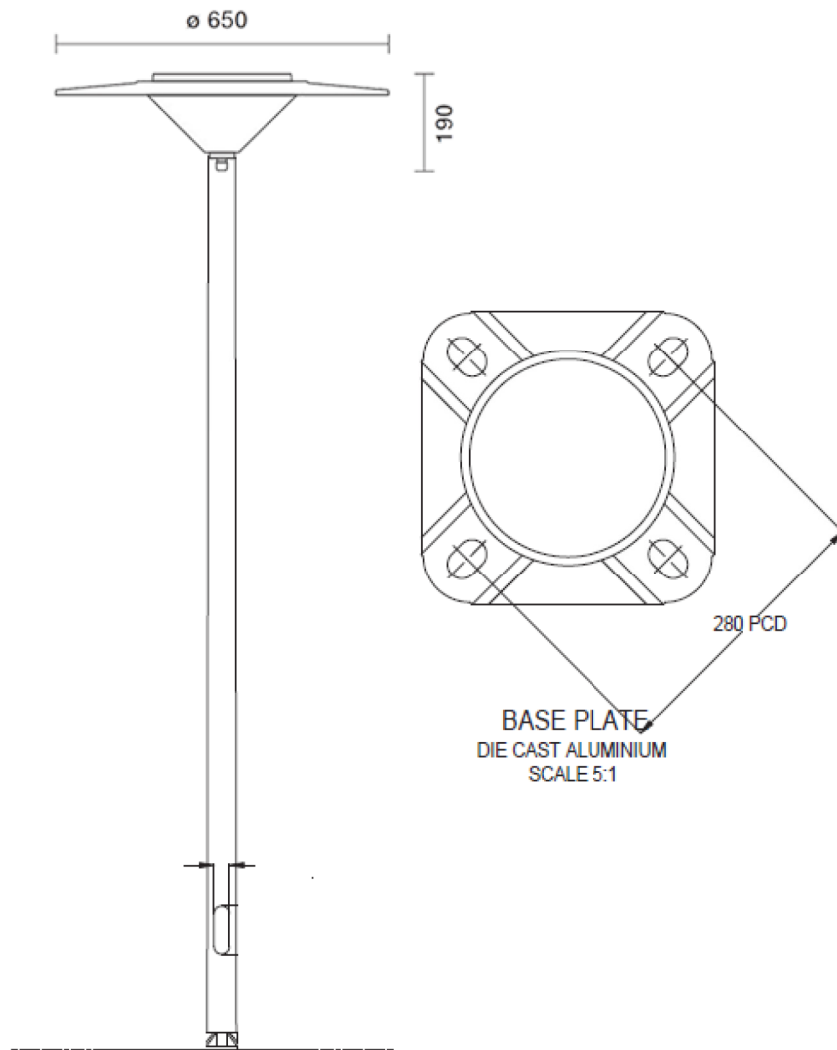

City of Joondalup - iGuzzini Twilight Canberra

FLUSH HATCH DETAIL

+61 8 9321 0101 10 Weir Road
mondoluce.com.au Malaga Perth
mondoluce.perth WA 6090